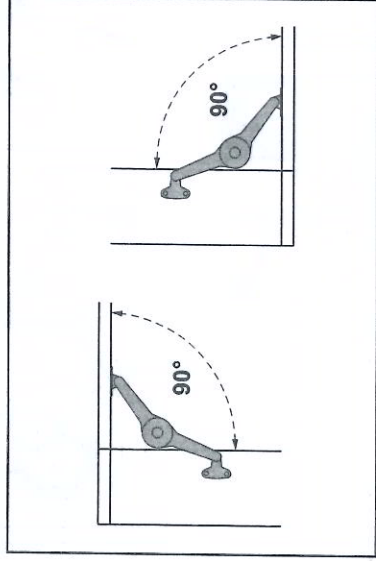

kg

≤

!!!

200	≤ 9,0 kg ≤ 15,0 kg	≤ 11,5 kg ≤ 15,0 kg	1x 2x	2x
250	≤ 7,0 kg ≤ 15,0 kg	≤ 9,0 kg ≤ 15,0 kg	1x 2x	2x
300	≤ 6,0 kg ≤ 12,0 kg	≤ 7,5 kg ≤ 15,0 kg	1x 2x	2x
350	≤ 5,0 kg ≤ 10,0 kg	≤ 6,5 kg ≤ 13,0 kg	1x 2x	2x
400	≤ 4,5 kg ≤ 9,0 kg	≤ 6,0 kg ≤ 11,5 kg	1x 2x	2x
450	≤ 4,0 kg ≤ 8,0 kg	≤ 5,0 kg ≤ 10,0 kg	1x 2x	2x
500	≤ 3,5 kg ≤ 7,0 kg	≤ 4,5 kg ≤ 9,0 kg	1x 2x	2x

200	≤ 7,5 kg ≤ 15,0 kg	≤ 9,5 kg ≤ 15,0 kg	1x 2x	2x
250	≤ 6,0 kg ≤ 12,0 kg	≤ 7,5 kg ≤ 15,0 kg	1x 2x	2x
300	≤ 5,0 kg ≤ 10,0 kg	≤ 6,0 kg ≤ 13,0 kg	1x 2x	2x
350	≤ 4,0 kg ≤ 8,5 kg	≤ 5,5 kg ≤ 11,0 kg	1x 2x	2x
400	≤ 3,5 kg ≤ 7,0 kg	≤ 5,0 kg ≤ 10,0 kg	1x 2x	2x
450	≤ 3,5 kg ≤ 6,5 kg	≤ 4,5 kg ≤ 8,5 kg	1x 2x	2x
500	≤ 3,0 kg ≤ 6,0 kg	≤ 4,0 kg ≤ 7,5 kg	1x 2x	2x