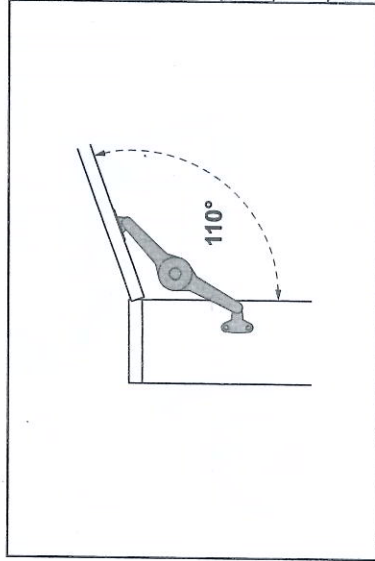

200	≤ 6,0 kg ≤ 12,0 kg	≤ 8,0 kg ≤ 15,0 kg	1x 2x	2x
250	≤ 5,0 kg ≤ 9,5 kg	≤ 6,0 kg ≤ 12,0 kg	1x 2x	2x
300	≤ 4,0 kg ≤ 8,0 kg	≤ 5,0 kg ≤ 10,0 kg	1x 2x	2x
350	≤ 3,5 kg ≤ 7,0 kg	≤ 4,0 kg ≤ 9,0 kg	1x 2x	2x
400	≤ 3,0 kg ≤ 6,0 kg	≤ 4,0 kg ≤ 7,5 kg	1x 2x	2x
450	≤ 2,5 kg ≤ 5,5 kg	≤ 3,5 kg ≤ 7,0 kg	1x 2x	2x
500	≤ 2,0 kg ≤ 5,0 kg	≤ 3,0 kg ≤ 6,0 kg	1x 2x	2x