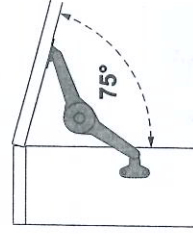

200	≤ 7,5 kg ≤ 15,0 kg	≤ 9,5 kg ≤ 15,0 kg	1x 2x	2x
250	≤ 6,0 kg ≤ 12,0 kg	≤ 7,5 kg ≤ 15,0 kg	1x 2x	2x
300	≤ 5,0 kg ≤ 10,0 kg	≤ 6,0 kg ≤ 13,0 kg	1x 2x	2x
350	≤ 4,0 kg ≤ 8,5 kg	≤ 5,5 kg ≤ 11,0 kg	1x 2x	2x
400	≤ 3,5 kg ≤ 7,0 kg	≤ 5,0 kg ≤ 10,0 kg	1x 2x	2x
450	≤ 3,5 kg ≤ 6,5 kg	≤ 4,5 kg ≤ 8,5 kg	1x 2x	2x
500	≤ 3,0 kg ≤ 6,0 kg	≤ 4,0 kg ≤ 7,5 kg	1x 2x	2x