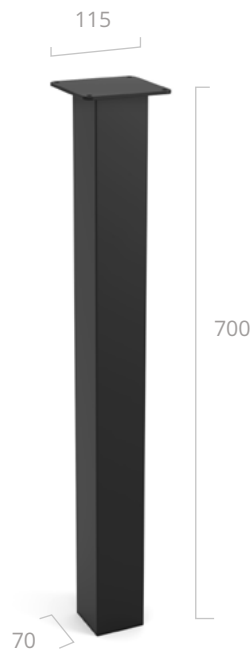

900

**Antideslizante
Anti-slip
Antidérapant**

900.700

REF. EAN

2-900.700.18P 8423224921371 1u.